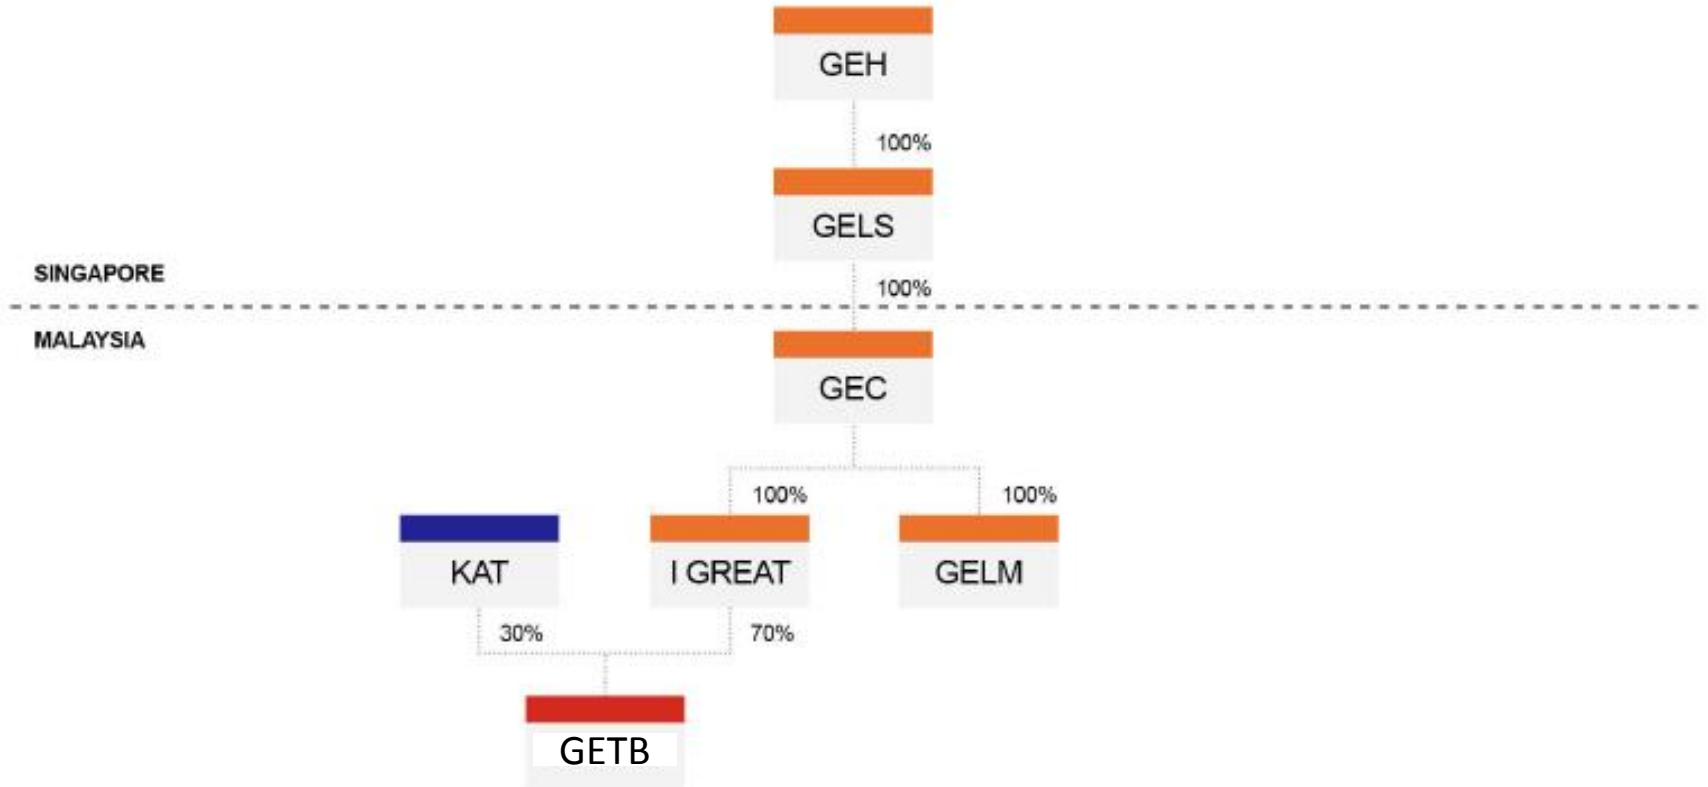

Shareholding Structure

 Koperasi Angkatan Tentera Malaysia Berhad

Great Eastern Entities

- GEH** : Great Eastern Holdings Limited
- GELS** : The Great Eastern Life Assurance Company Limited
- GEC** : Great Eastern Capital (Malaysia) Sdn Bhd
- GELM** : Great Eastern Life Assurance (Malaysia) Berhad
- I Great** : I Great Capital Holdings Sdn Bhd